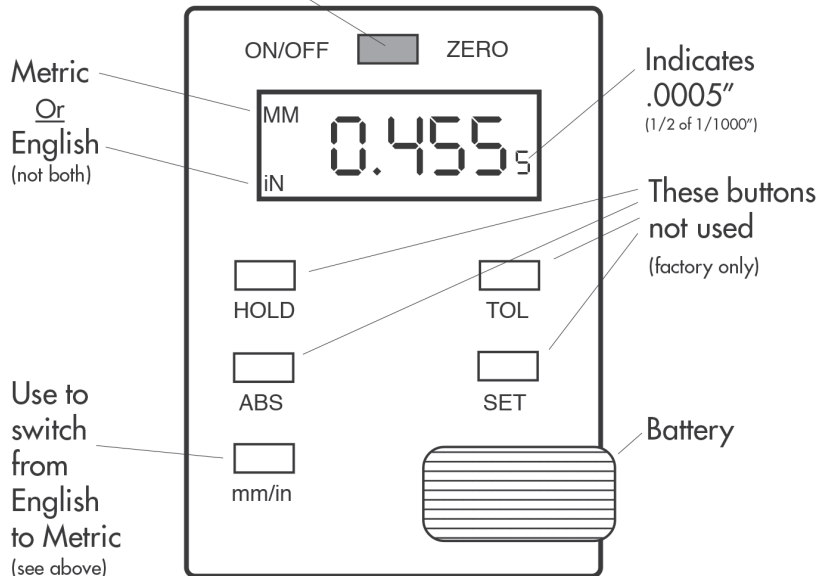

# DIGITAL TRAVEL INDICATOR INSTRUCTIONS

Normally use  
**ONLY** this button

- Push quickly to Zero
- Hold 2 seconds to turn off

Longacre Racing Products  
977 Hyrock Blvd.  
Boonville, IN 47601

LongacreRacing.com