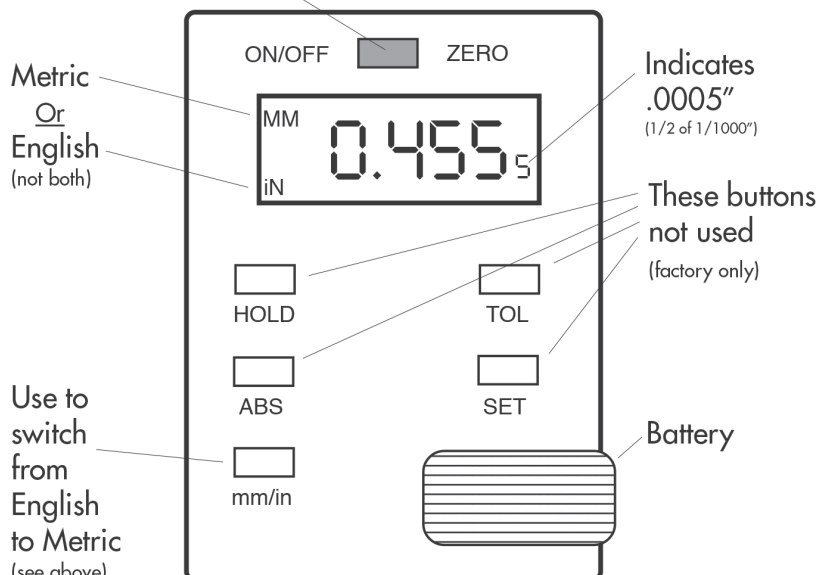

# DIGITAL TRAVEL INDICATOR INSTRUCTIONS

Normally use  
**ONLY** this button

- Push quickly to Zero
- Hold 2 seconds to turn off

Longacre Racing Products  
977 Hyrock Blvd.  
Boonville, IN 47601

LongacreRacing.com